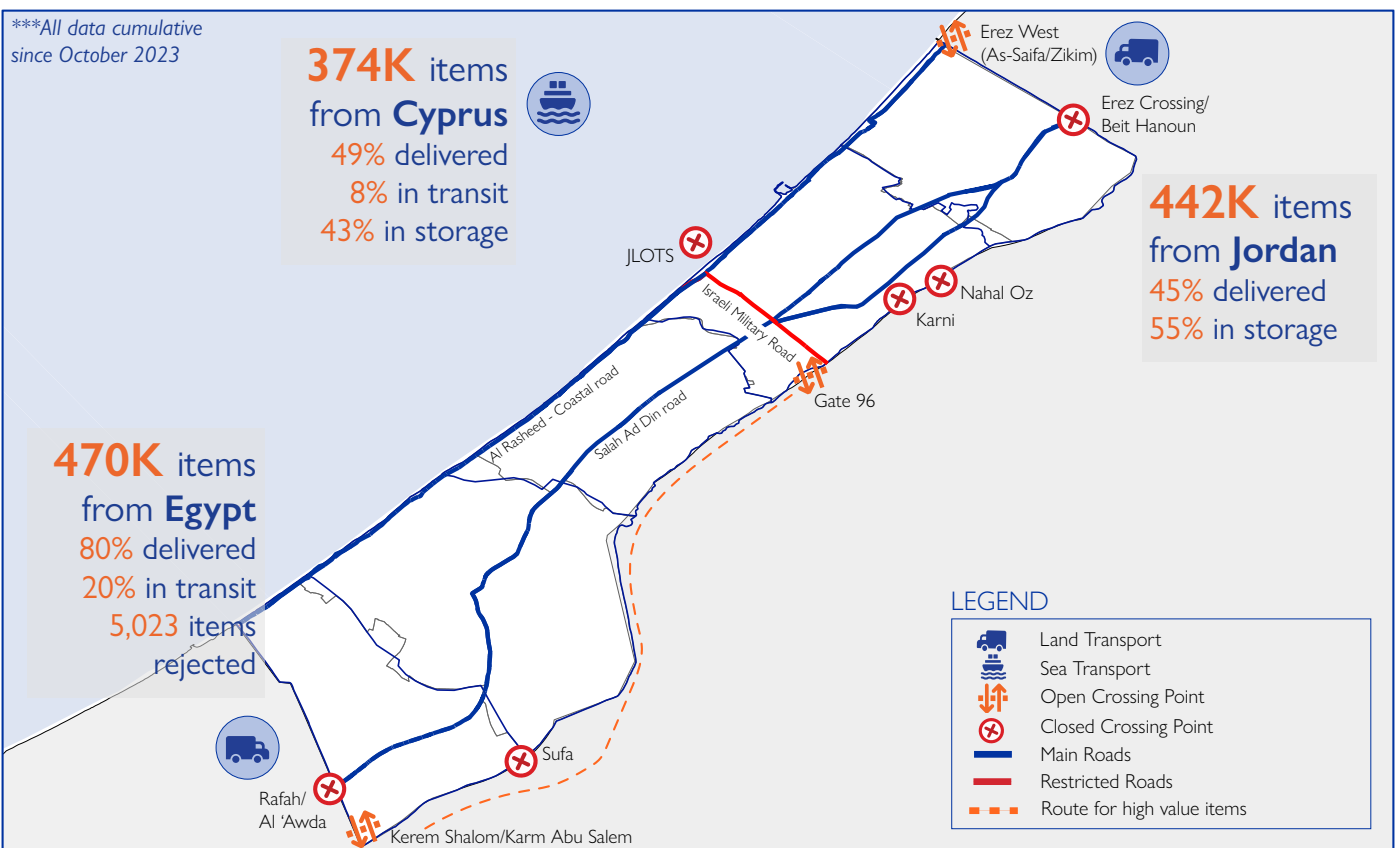

OCCUPIED PALESTINIAN TERRITORY EMERGENCY RESPONSE

ACTIVITY UPDATE #34 5 - 18 SEPTEMBER 2024

DELIVERING ESSENTIAL AID TO GAZA

IOM is utilizing its extensive logistics networks to transport essential aid into Gaza. Once there, this aid is distributed to those in need through partnerships with UN agencies, INGOs and local NGOs. The supplies are sourced through a variety of channels, including bilateral partnerships, in-kind donations and IOM's Common Pipeline Programme, which is a resource available to other aid organizations. During the reporting period, 139k essential aid items were dispatched to or arrived in Gaza.

1.9M
people internally displaced
in the Gaza Strip
UNRWA

753K
essential items delivered
to Gaza by IOM since 2023

Disclaimer: This map is produced using OCHA map layers & data. It is for illustration purposes only. Names and boundaries on this map do not imply official IOM endorsement/acceptance.

REGIONAL CRISIS: INTERNAL DISPLACEMENT IN LEBANON

As of 17 September 2024, [IOM Lebanon's Displacement Tracking Matrix \(DTM\)](#) has recorded 111,696 internally displaced persons, showing a decrease of 849 persons displaced since 10 September 2024. The IOM team in Lebanon are responding to the urgent needs of internally displaced persons in the south of the country. Note that in the last week, there were a series of attacks on Hezbollah's communication devices, a major airstrike in Beirut, and escalated cross-border attacks which have increased displacement from the south.